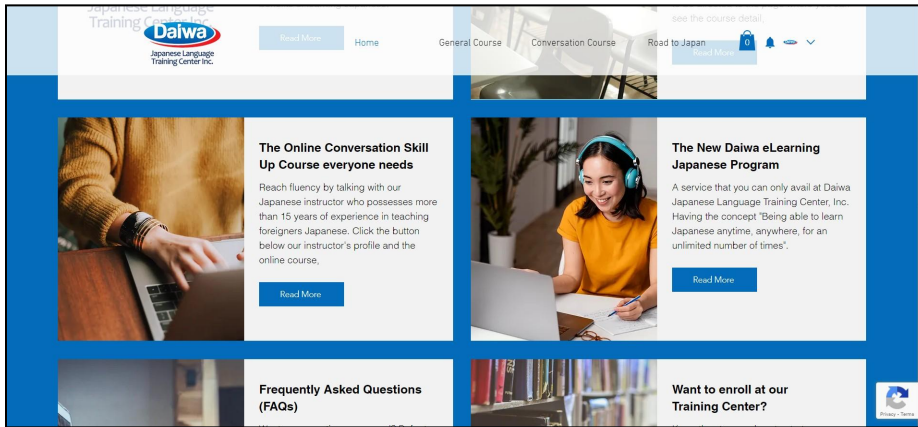

## DAIWA ELEARNING JAPANESE PROGRAM

1. Once you have accessed Daiwa Japanese Language Training Center, Inc.'s official website, log in using your account then go to 'Home' and scroll down and head towards 'The New Daiwa eLearning Japanese Program'.

2. Once you have been referred to the page, scroll down until you see the 'Daiwa eLearning Japanese Video Pages' section and click on 'View More' on the level of Japanese you wish to learn.

3. You will be referred to the viewing of the video page where you will be able to watch the videos of the program. On the occasion that you have not yet subscribed to the 'Daiwa eLearning Japanese' program, click on 'Subscribe'.