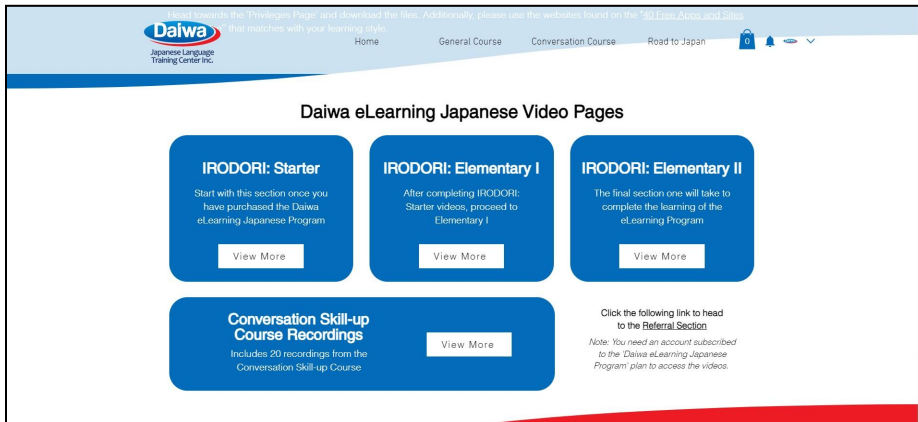

## DAIWA ELEARNING JAPANESE PROGRAM

1. Once you have accessed Daiwa Japanese Language Training Center, Inc.'s official website, log in using your account then go to 'Home' and scroll down and head towards 'The New Daiwa eLearning Japanese Program'.

2. Once you have been referred to the page, scroll down until you see the 'Daiwa eLearning Japanese Video Pages' section and click on 'View More' on the level of Japanese you wish to learn.

3. You will be referred to the viewing of the video page where you will be able to watch the videos of the program. On the occasion that you have not yet subscribed to the 'Daiwa eLearning Japanese' program, click on 'Subscribe'.