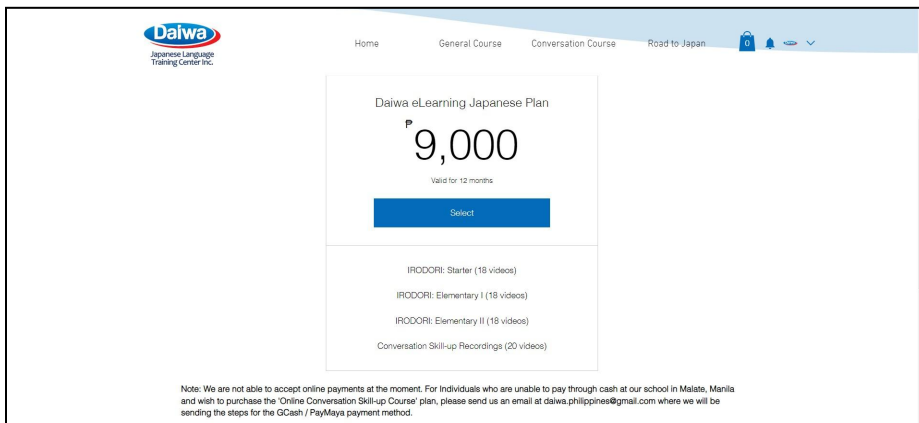

4. You will be able to view the purchase section of the program. Currently, the website does not yet support online payments. Please contact us if you wish to purchase any kind of program in the website.