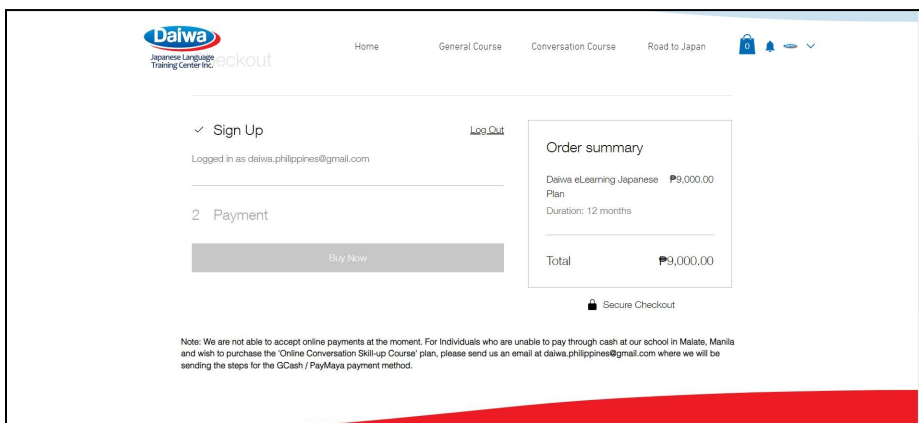

4. You will be able to view the purchase section of the program. Currently, the website does not yet support online payments. Please contact us if you wish to purchase any kind of program in the website.